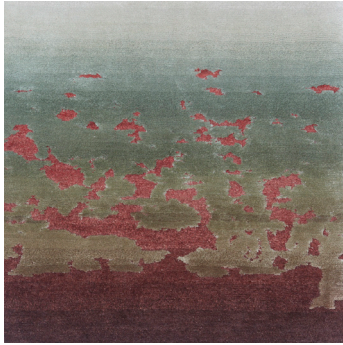

PFM

COLLECTION AT A GLANCE

AURORA
HAND-KNOTTED
ALOE & SILK
70827

AURORA
HAND-KNOTTED
ALOE & SILK
70828

AURORA
HAND-KNOTTED
WOOL, SILK & ALOE
70841

AURORA
HAND-KNOTTED
WOOL & SILK
70834

AURORA
HAND-KNOTTED
WOOL & SILK
70832

AURORA
HAND-KNOTTED
ALOE & SILK
70824

AURORA
HAND-KNOTTED
WOOL & SILK
70831

AURORA
HAND-KNOTTED
WOOL & SILK
70833

AURORA
HAND-KNOTTED
ALOE & SILK
70829

AURORA
HAND-KNOTTED
ALOE & SILK
70825

DON'T FORGET- ANY OF THESE PATTERNS CAN BE CUSTOMIZED!