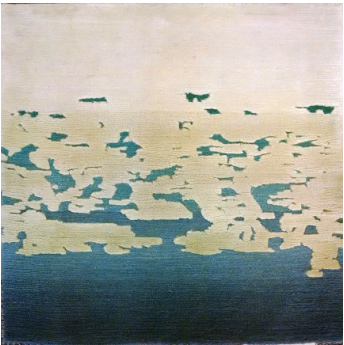

PFM

COLLECTION AT A GLANCE

AURORA
HAND-KNOTTED
ALOE & SILK
70827

AURORA
HAND-KNOTTED
ALOE & SILK
70828

AURORA
HAND-KNOTTED
WOOL, SILK & ALOE
70841

AURORA
HAND-KNOTTED
WOOL & SILK
70834

AURORA
HAND-KNOTTED
WOOL & SILK
70832

AURORA
HAND-KNOTTED
ALOE & SILK
70824

AURORA
HAND-KNOTTED
WOOL & SILK
70831

AURORA
HAND-KNOTTED
WOOL & SILK
70833

AURORA
HAND-KNOTTED
ALOE & SILK
70829

AURORA
HAND-KNOTTED
ALOE & SILK
70825

DON'T FORGET- ANY OF THESE PATTERNS CAN BE CUSTOMIZED!