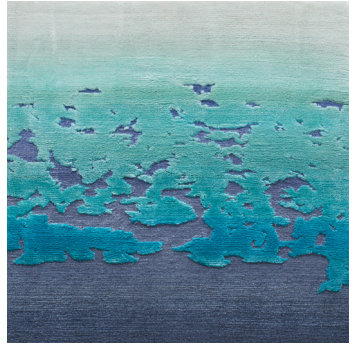

PFM

COLLECTION AT A GLANCE

AURORA
HAND-KNOTTED
ALOE & SILK
70827

AURORA
HAND-KNOTTED
ALOE & SILK
70828

AURORA
HAND-KNOTTED
WOOL, SILK & ALOE
70841

AURORA
HAND-KNOTTED
WOOL & SILK
70834

AURORA
HAND-KNOTTED
WOOL & SILK
70832

AURORA
HAND-KNOTTED
ALOE & SILK
70824

AURORA
HAND-KNOTTED
WOOL & SILK
70831

AURORA
HAND-KNOTTED
WOOL & SILK
70833

AURORA
HAND-KNOTTED
ALOE & SILK
70829

AURORA
HAND-KNOTTED
ALOE & SILK
70825

DON'T FORGET- ANY OF THESE PATTERNS CAN BE CUSTOMIZED!