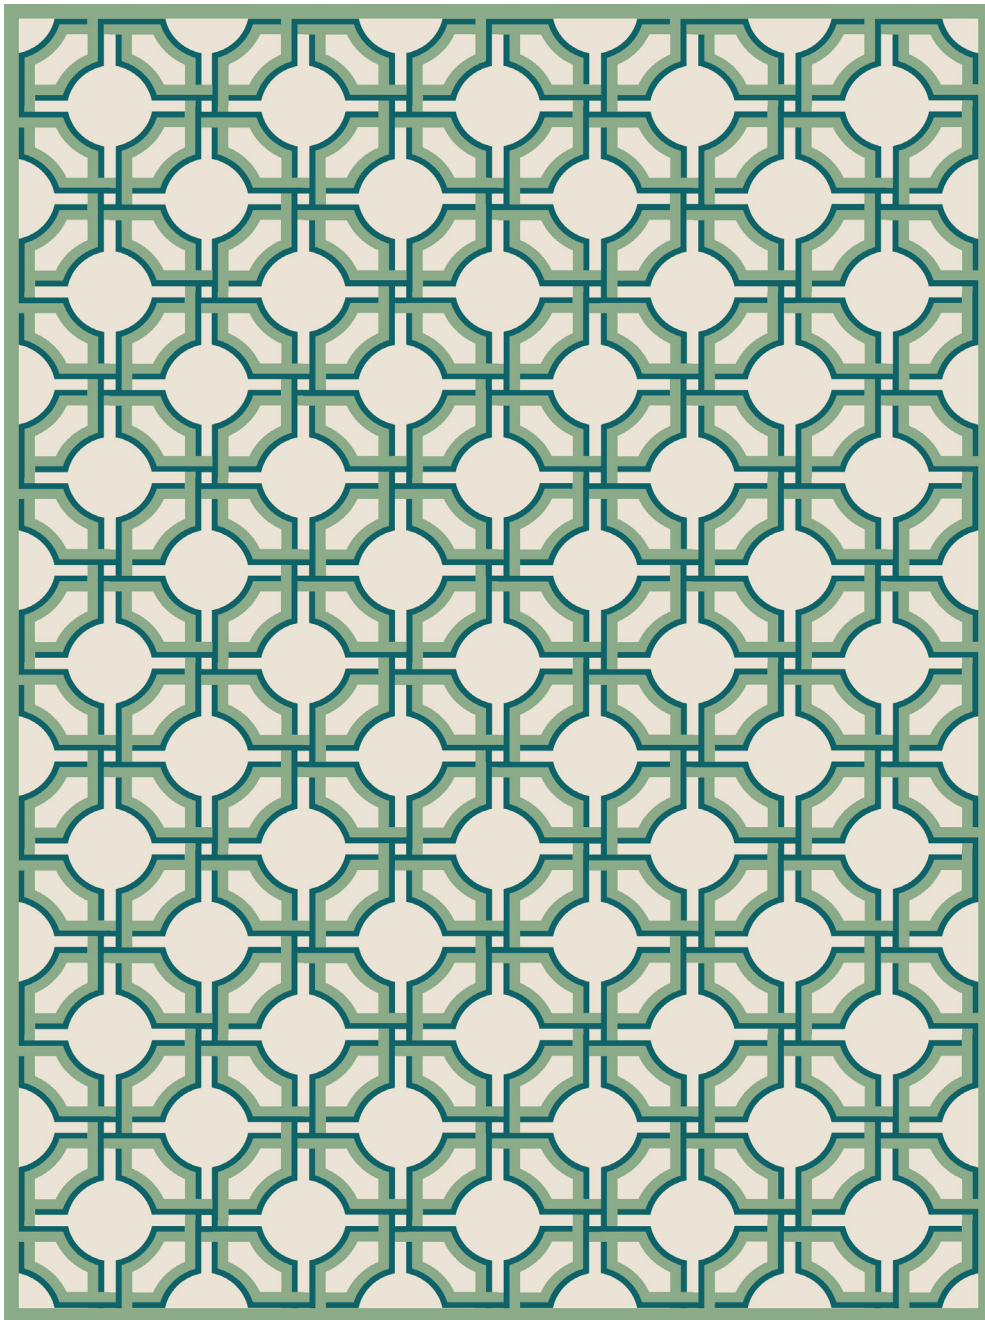

BODIAM

059829

COLOR: NAVY **FIBER:** ABACA **GROUP#** 900

9' X 12' RUG SHOWN

2' X 2' SAMPLE SHOWN

DETAIL SHOWN

ABOUT BODIAM:

A BOLD TRELIS PATTERN THAT'S PART HOLLYWOOD REGENCY GLAM, PART PALM BEACH CHIC. THE HAND-COILED ABACA BOTH SOFTENS THE DESIGN'S LINES AND DEFINES ITS POWERFUL CIRCLE-AND-SQUARE GEOMETRY.

PATTERSON FLYNN

©2023 PATTERSON FLYNN. ALL RIGHTS RESERVED.

BODIAM

059828

COLOR: DOLCE **FIBER:** ABACA **GROUP#** 900

ARTWORK FOR 9' X 12' RUG SHOWN

2' X 2' SAMPLE SHOWN

DETAIL SHOWN

ABOUT BODIAM:

A BOLD TRELIS PATTERN THAT'S PART HOLLYWOOD REGENCY GLAM, PART PALM BEACH CHIC. THE HAND-COILED ABACA BOTH SOFTENS THE DESIGN'S LINES AND DEFINES ITS POWERFUL CIRCLE-AND-SQUARE GEOMETRY.

PATTERSON FLYNN

©2023 PATTERSON FLYNN. ALL RIGHTS RESERVED.

BODIAM

059827

COLOR: JADE GARDEN **FIBER:** ABACA **GROUP#** 900

ARTWORK FOR 9' X 12' RUG SHOWN

2' X 2' SAMPLE SHOWN

DETAIL SHOWN

ABOUT BODIAM: