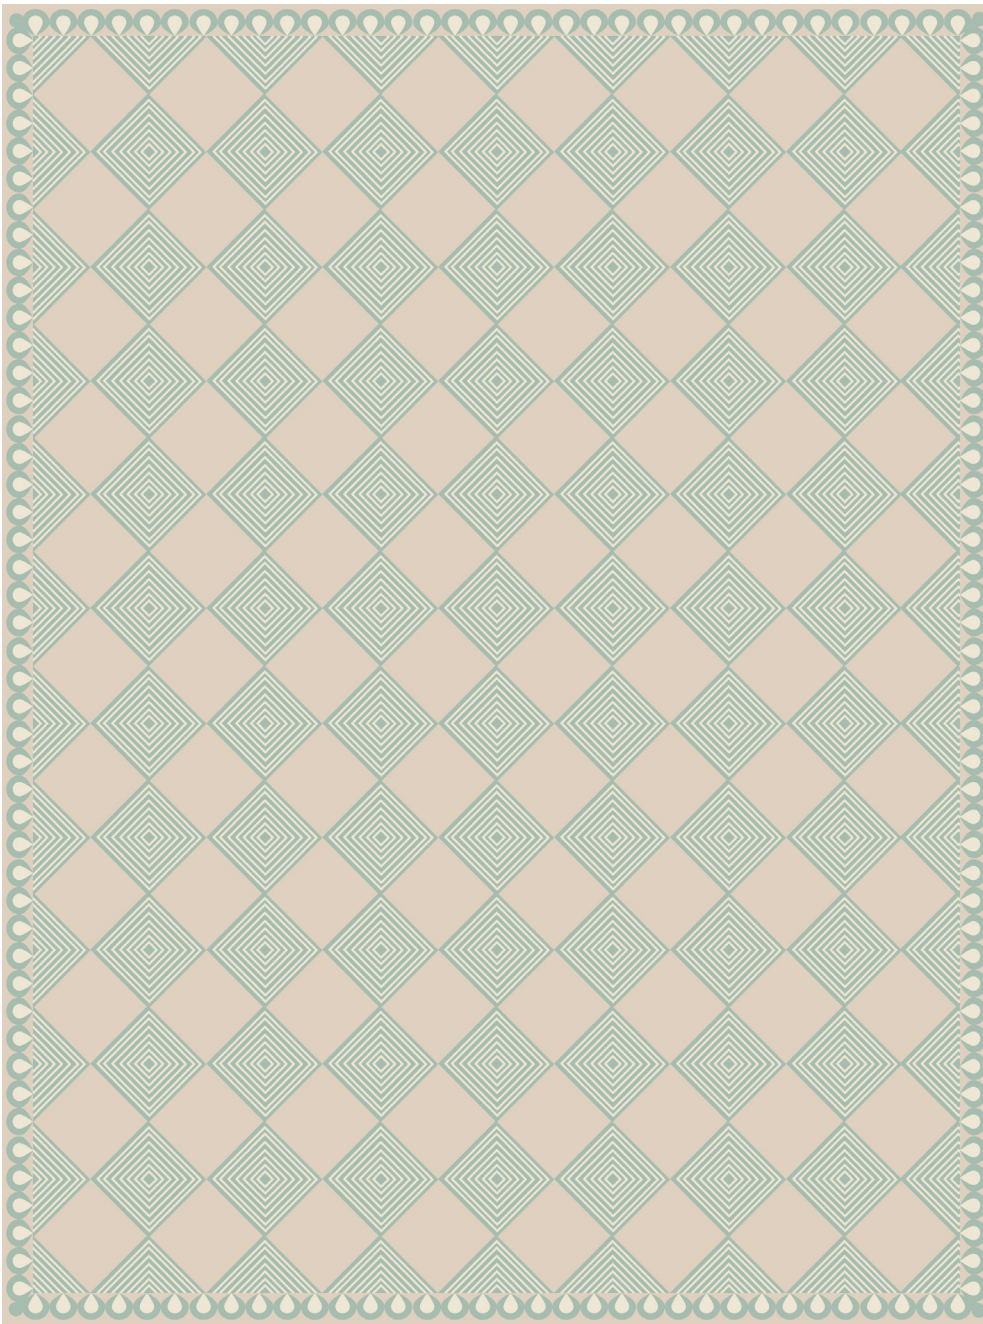

DORIS

059340

COLOR: OYSTER **FIBER:** ABACA **GROUP#** 900

9' X 12' RUG SHOWN

2' X 2' SAMPLE SHOWN

DETAIL SHOWN

ABOUT DORIS:

THIS SOPHISTICATED TAKE ON A CHECKERBOARD UPS THE VISUAL INTEREST WITH A MIX OF BRAID-LIKE FLATWEAVE SECTIONS AND HAND-COILED CONCENTRIC SQUARES. A BORDER OF HAND-COILED PEARLS IMPARTS A DELICATE TOUCH.

PATTERSON FLYNN

©2023 PATTERSON FLYNN. ALL RIGHTS RESERVED.

DORIS

059341

COLOR: SEAFOAM **FIBER:** ABACA **GROUP#** 900

ARTWORK FOR 9' X 12' RUG SHOWN

2' X 2' SAMPLE SHOWN

DETAIL SHOWN

ABOUT DORIS:

THIS SOPHISTICATED TAKE ON A CHECKERBOARD UPS THE VISUAL INTEREST WITH A MIX OF BRAID-LIKE FLATWEAVE SECTIONS AND HAND-COILED CONCENTRIC SQUARES. A BORDER OF HAND-COILED PEARLS IMPARTS A DELICATE TOUCH.